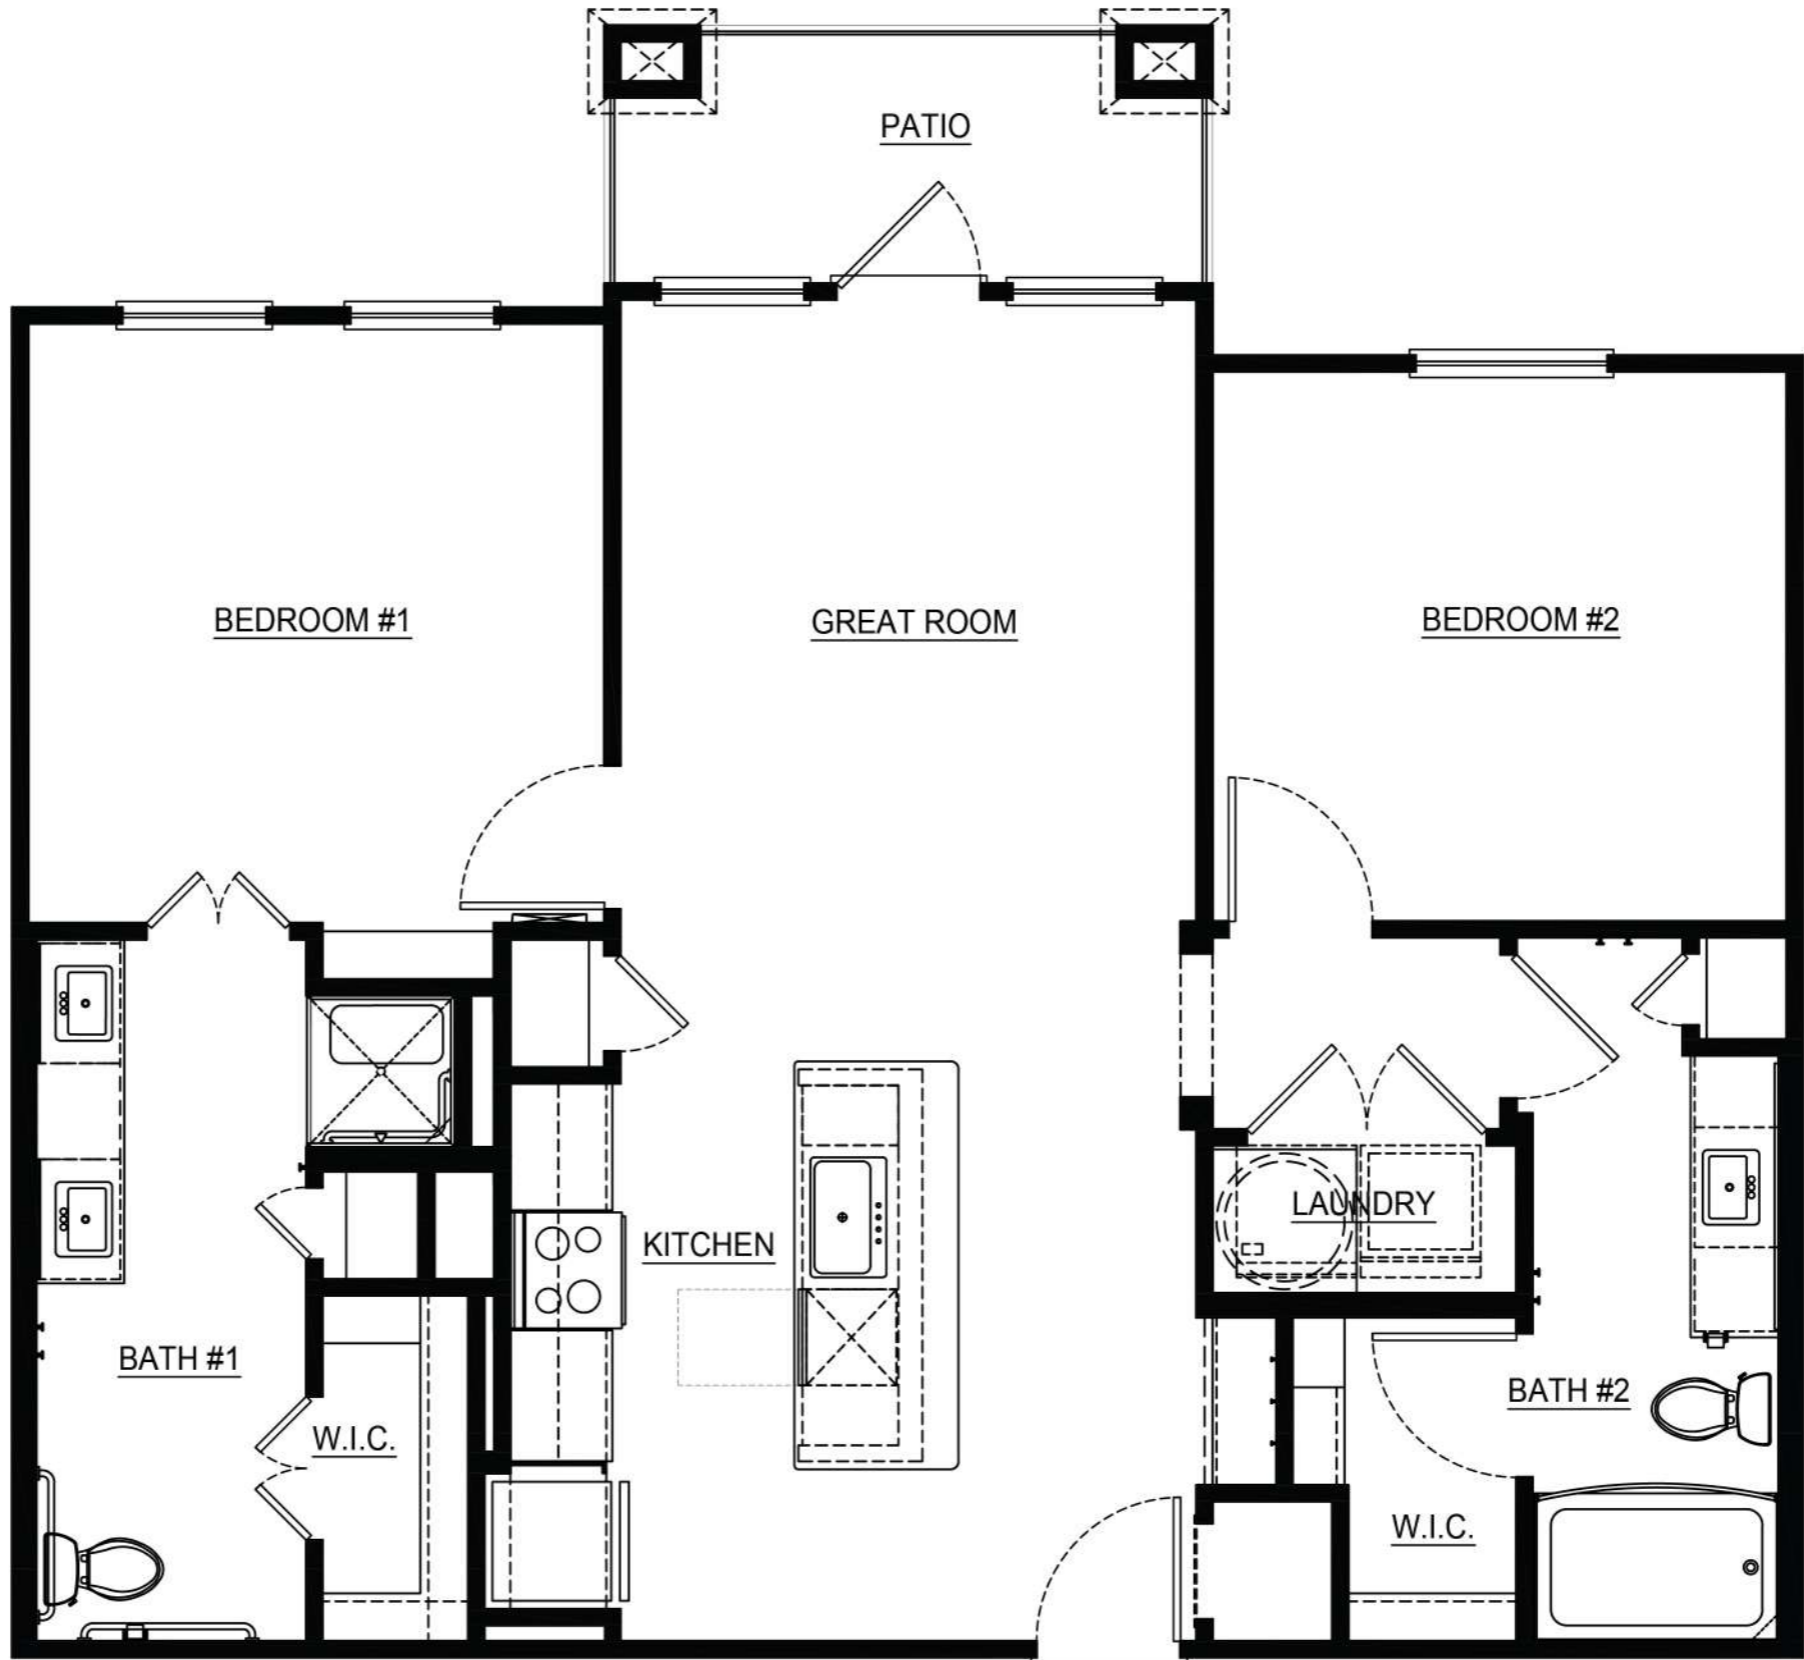

PYLAND RANCH

AT LA CIMA

E1 UNIT - ONE BEDROOM / ONE BATH - 600 SQ.FT.

SCALE: 1/4" = 1'-0"

CRAFTED FOR LUXURY

PYLAND RANCH

AT LA CIMA

A1 - ONE BEDROOM / ONE BATH - 675 SQ. FT.

SCALE: 1/4" = 1'-0"

CRAFTED FOR LUXURY

PYLAND RANCH

AT LA CIMA

**A2 - ONE BEDROOM / ONE BATH - 677 SQ. FT.**

SCALE: 1/4" = 1'-0"

CRAFTED FOR LUXURY

**PYLAND RANCH**

SCALE: 1/4" = 1'-0"

CRAFTED FOR LUXURY

**B4 UNIT - TWO BEDROOM / TWO BATH - 1,200 SQ. FT.**

SCALE: 1/4" = 1'-0"

C1 UNIT - THREE BEDROOM / THREE BATH - 1,360 SQ.FT.

SCALE: 1/4" = 1'-0"

**B1-HC - TWO BEDROOM / TWO BATH - 1,042 SQ.FT.**

SCALE: 1/4" = 1'-0"