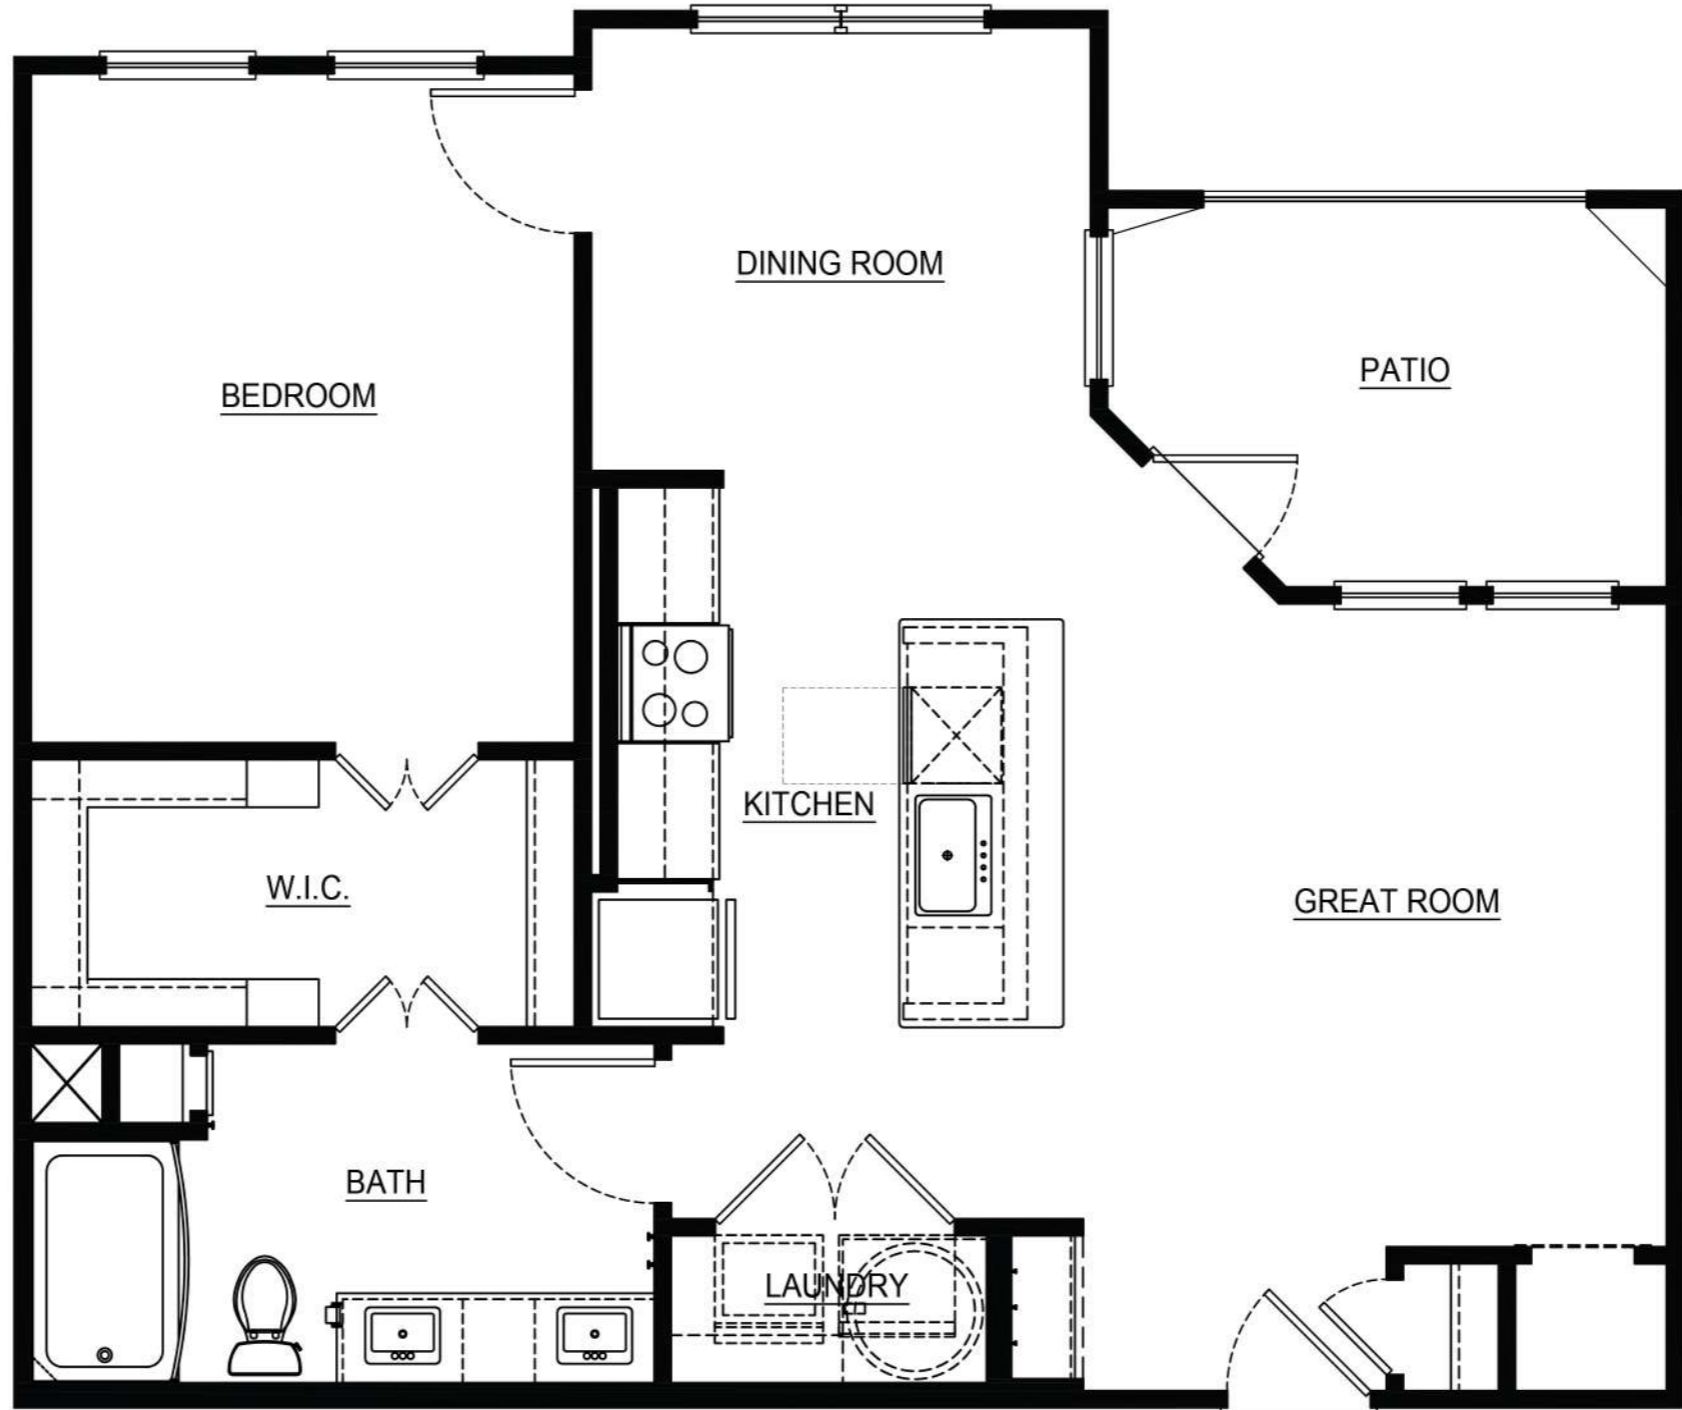

PYLAND RANCH

AT LA CIMA

E1 UNIT - ONE BEDROOM / ONE BATH - 600 SQ.FT.

SCALE: 1/4" = 1'-0"

CRAFTED FOR LUXURY

PYLAND RANCH

AT LA CIMA

A1 - ONE BEDROOM / ONE BATH - 675 SQ. FT.

SCALE: 1/4" = 1'-0"

CRAFTED FOR LUXURY

PYLAND RANCH

AT LA CIMA

**A2 - ONE BEDROOM / ONE BATH - 677 SQ. FT.**

SCALE: 1/4" = 1'-0"

CRAFTED FOR LUXURY

**PYLAND RANCH**

AT LA CIMA

**A3 - ONE BEDROOM / ONE BATH - 788 SQ. FT.**

SCALE: 1/4" = 1'-0"

CRAFTED FOR LUXURY

**PYLAND RANCH**

AT LA CIMA

**A4 - ONE BEDROOM / ONE BATH - 813 SQ. FT.**

SCALE: 1/4" = 1'-0"

CRAFTED FOR LUXURY

**PYLAND RANCH**

AT LA CIMA

**A5 - ONE BEDROOM / ONE BATH - 862 SQ. FT.**

SCALE: 1/4" = 1'-0"

CRAFTED  
FOR  
LUXURY

**PYLAND RANCH**

TEX  USA  
AT LA CIMA