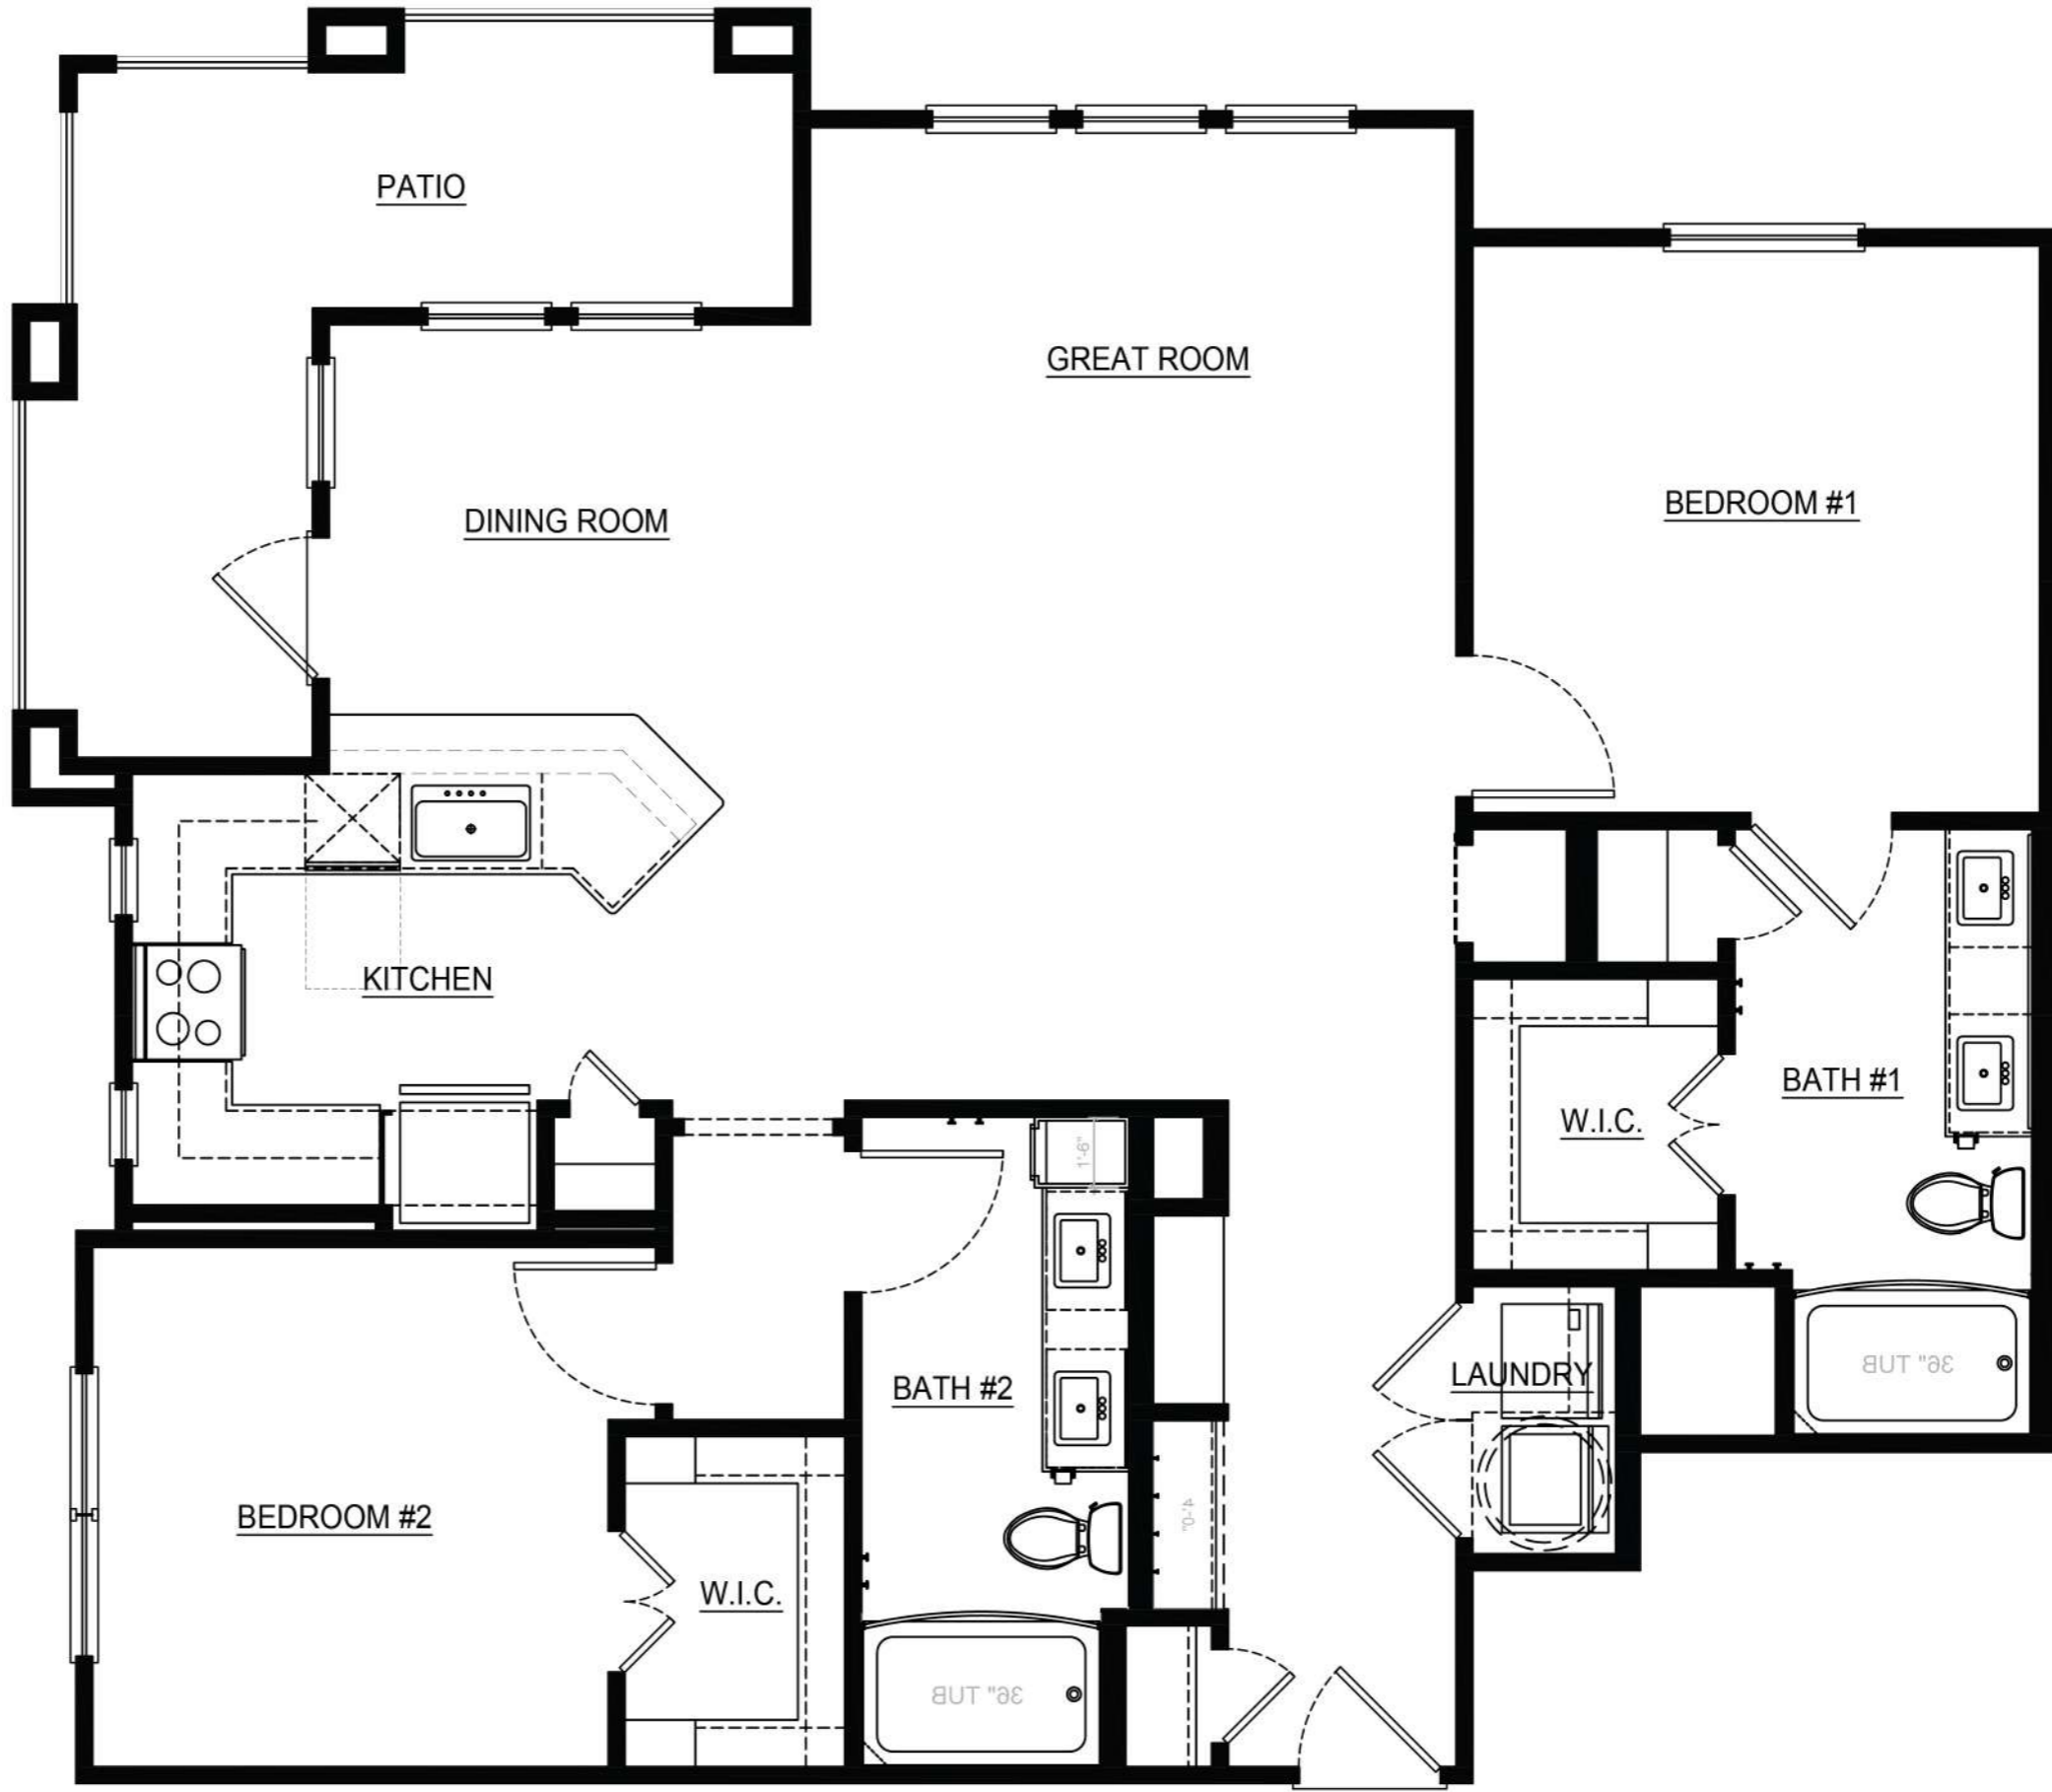

PYLAND RANCH

AT LA CIMA

E1 UNIT - ONE BEDROOM / ONE BATH - 600 SQ.FT.

SCALE: 1/4" = 1'-0"

CRAFTED FOR LUXURY

PYLAND RANCH

AT LA CIMA

A1 - ONE BEDROOM / ONE BATH - 675 SQ. FT.

**B1 - TWO BEDROOM / TWO BATH - 1,042 SQ.FT.**

SCALE: 1/4" = 1'-0"

**B2 UNIT - TWO BEDROOM / TWO BATH - 1,206 SQ. FT.**

SCALE: 1/4" = 1'-0"

PYLAND RANCH

AT LA CIMA

**B3 UNIT - TWO BEDROOM / TWO BATH - 1,250 SQ.FT.**

SCALE: 1/4" = 1'-0"

CRAFTED FOR LUXURY

**B4 UNIT - TWO BEDROOM / TWO BATH - 1,200 SQ. FT.**

SCALE: 1/4" = 1'-0"

C1 UNIT - THREE BEDROOM / THREE BATH - 1,360 SQ.FT.

SCALE: 1/4" = 1'-0"

**B1-HC - TWO BEDROOM / TWO BATH - 1,042 SQ.FT.**

SCALE: 1/4" = 1'-0"