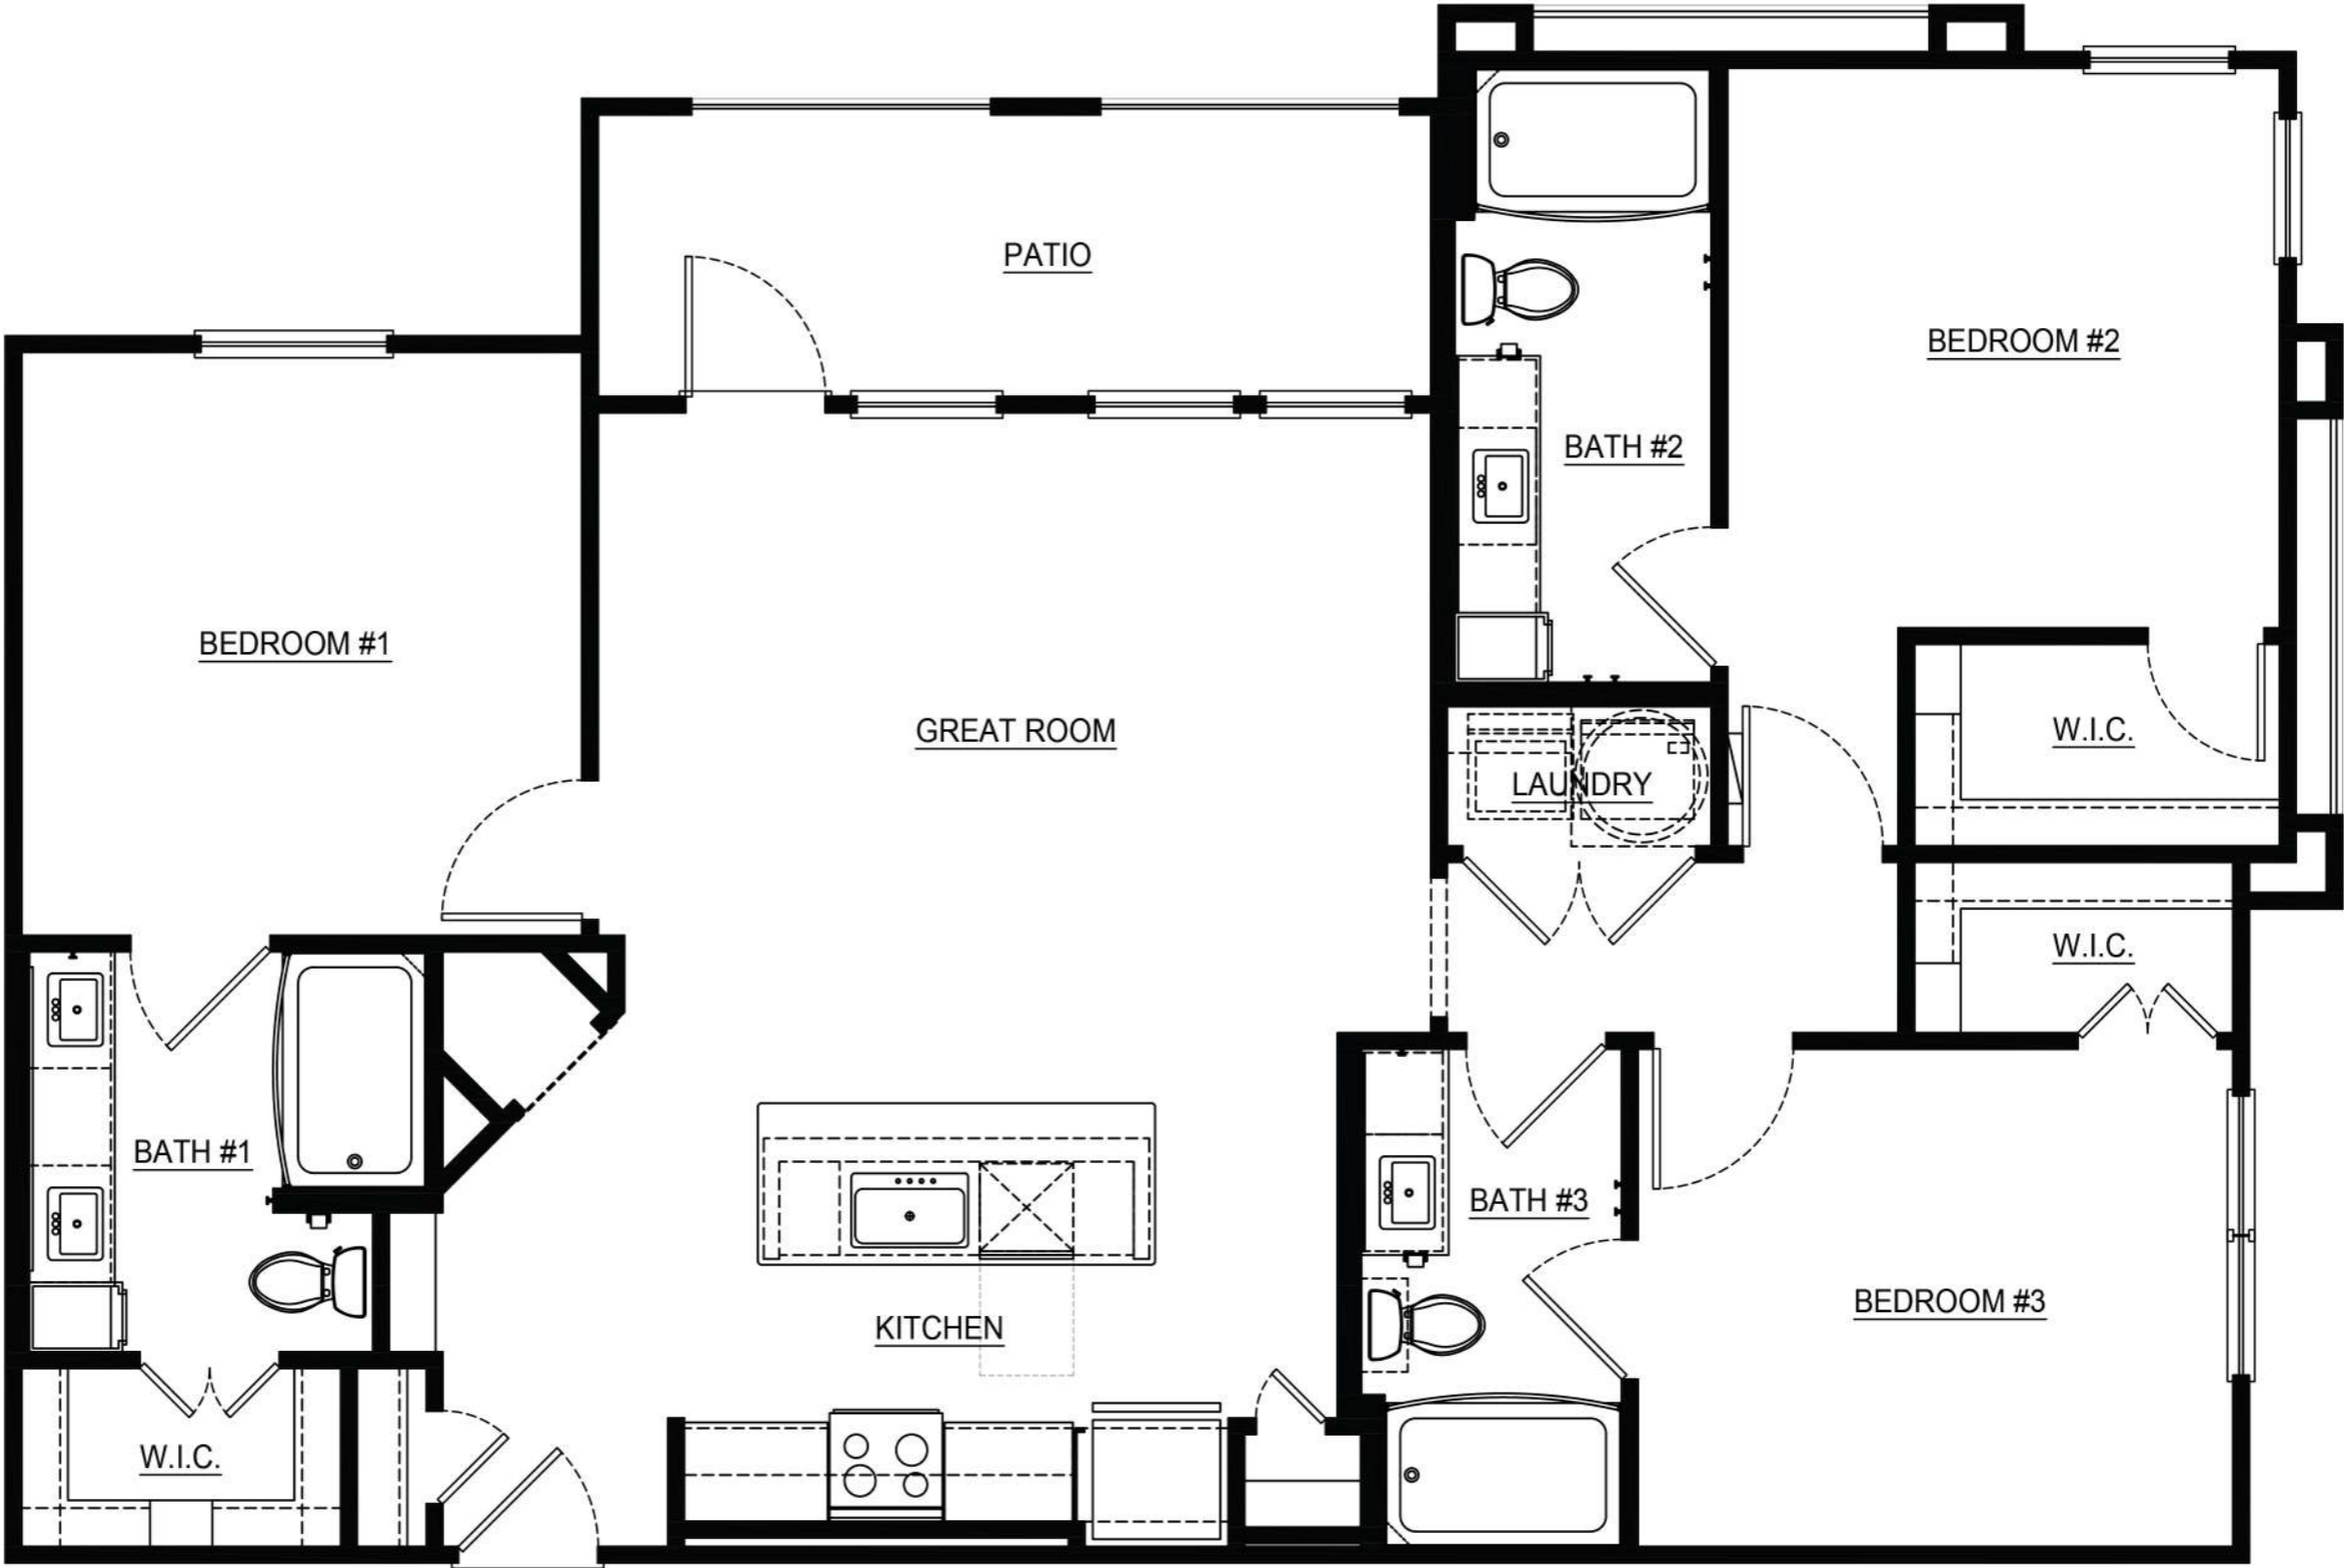

PYLAND RANCH

AT LA CIMA

E1 UNIT - ONE BEDROOM / ONE BATH - 600 SQ.FT.

SCALE: 1/4" = 1'-0"

CRAFTED FOR LUXURY

PYLAND RANCH

AT LA CIMA

A1 - ONE BEDROOM / ONE BATH - 675 SQ. FT.

**B1 - TWO BEDROOM / TWO BATH - 1,042 SQ.FT.**

SCALE: 1/4" = 1'-0"

**B2 UNIT - TWO BEDROOM / TWO BATH - 1,206 SQ. FT.**

SCALE: 1/4" = 1'-0"

PYLAND RANCH

AT LA CIMA

**B3 UNIT - TWO BEDROOM / TWO BATH - 1,250 SQ.FT.**

SCALE: 1/4" = 1'-0"

CRAFTED FOR LUXURY

**B4 UNIT - TWO BEDROOM / TWO BATH - 1,200 SQ. FT.**

SCALE: 1/4" = 1'-0"

C1 UNIT - THREE BEDROOM / THREE BATH - 1,360 SQ.FT.

SCALE: 1/4" = 1'-0"

**B1-HC - TWO BEDROOM / TWO BATH - 1,042 SQ.FT.**

SCALE: 1/4" = 1'-0"