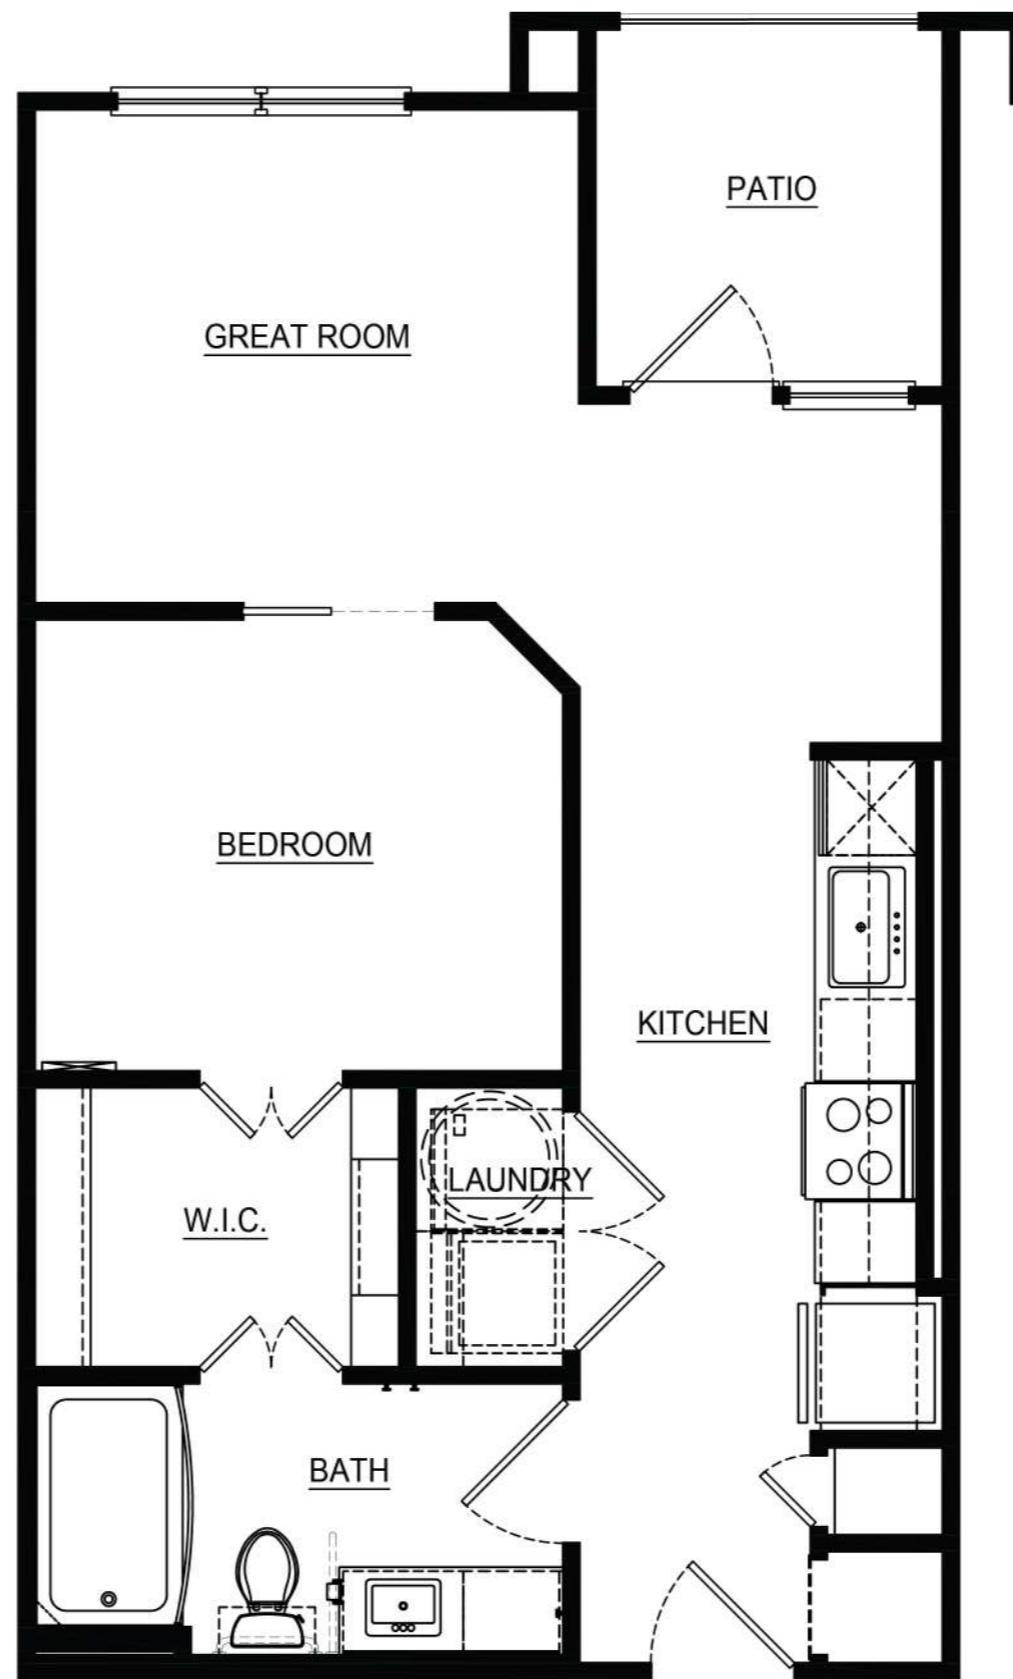

PYLAND RANCH

AT LA CIMA

E1 UNIT - ONE BEDROOM / ONE BATH - 600 SQ.FT.

SCALE: 1/4" = 1'-0"

CRAFTED FOR LUXURY

PYLAND RANCH

AT LA CIMA

A1 - ONE BEDROOM / ONE BATH - 675 SQ. FT.

SCALE: 1/4" = 1'-0"

CRAFTED FOR LUXURY

PYLAND RANCH

AT LA CIMA

**A2 - ONE BEDROOM / ONE BATH - 677 SQ. FT.**

SCALE: 1/4" = 1'-0"

CRAFTED FOR LUXURY

**PYLAND RANCH**

AT LA CIMA

**A3 - ONE BEDROOM / ONE BATH - 788 SQ. FT.**

SCALE: 1/4" = 1'-0"

CRAFTED FOR LUXURY

**PYLAND RANCH**

AT LA CIMA

**A4 - ONE BEDROOM / ONE BATH - 813 SQ. FT.**

SCALE: 1/4" = 1'-0"

SCALE: 1/4" = 1'-0"