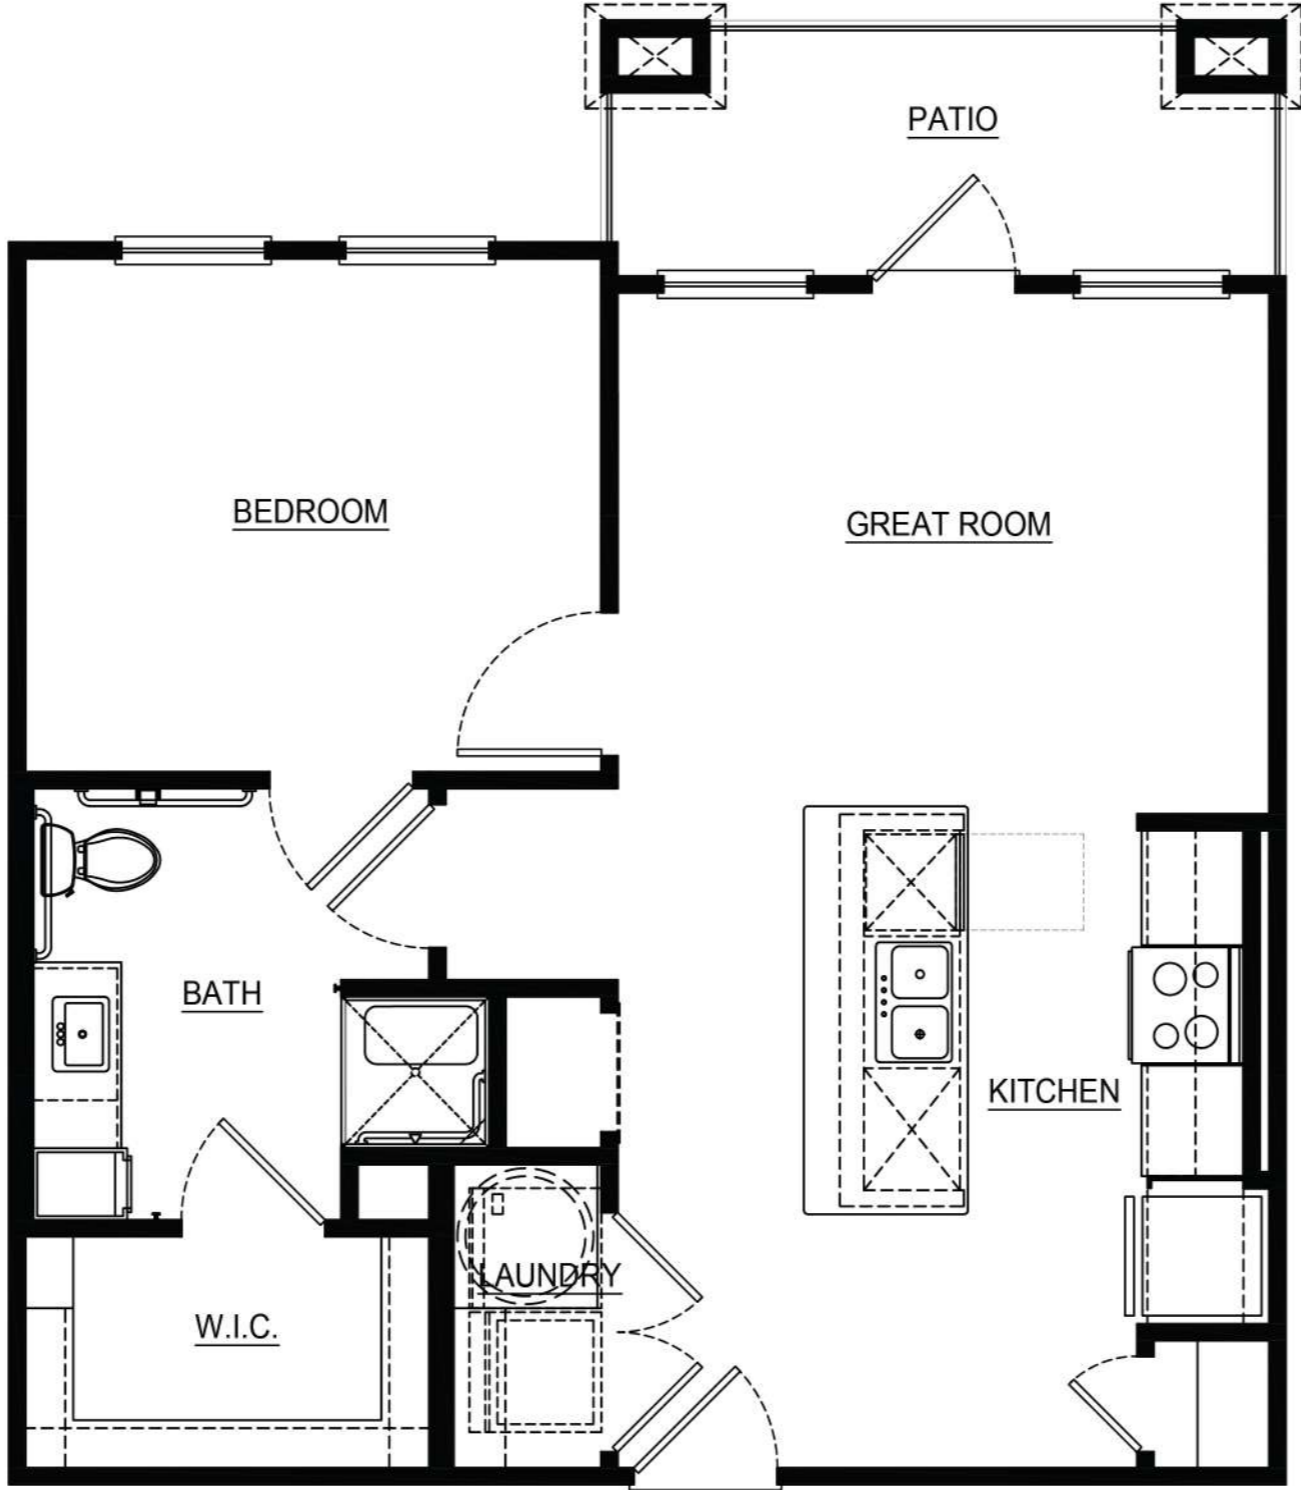

PYLAND RANCH

AT LA CIMA

E1 UNIT - ONE BEDROOM / ONE BATH - 600 SQ.FT.

SCALE: 1/4" = 1'-0"

CRAFTED FOR LUXURY

PYLAND RANCH

AT LA CIMA

A1 - ONE BEDROOM / ONE BATH - 675 SQ. FT.

CRAFTED FOR LUXURY

**PYLAND RANCH**

AT LA CIMA

**A5 - ONE BEDROOM / ONE BATH - 862 SQ. FT.**

SCALE: 1/4" = 1'-0"

CRAFTED  
FOR  
LUXURY

**PYLAND RANCH**

TEX  USA  
AT LA CIMA

**A6 - ONE BEDROOM / ONE BATH - 839 SQ. FT.**

SCALE: 1/4" = 1'-0"

CRAFTED  
FOR  
LUXURY

PYLAND RANCH

AT LA CIMA

A2-HC - ONE BEDROOM / ONE BATH - 677 SQ. FT.

SCALE: 1/4" = 1'-0"

CRAFTED FOR LUXURY

**B1 - TWO BEDROOM / TWO BATH - 1,042 SQ.FT.**

SCALE: 1/4" = 1'-0"

**B2 UNIT - TWO BEDROOM / TWO BATH - 1,206 SQ. FT.**

SCALE: 1/4" = 1'-0"

PYLAND RANCH

AT LA CIMA

**B3 UNIT - TWO BEDROOM / TWO BATH - 1,250 SQ.FT.**