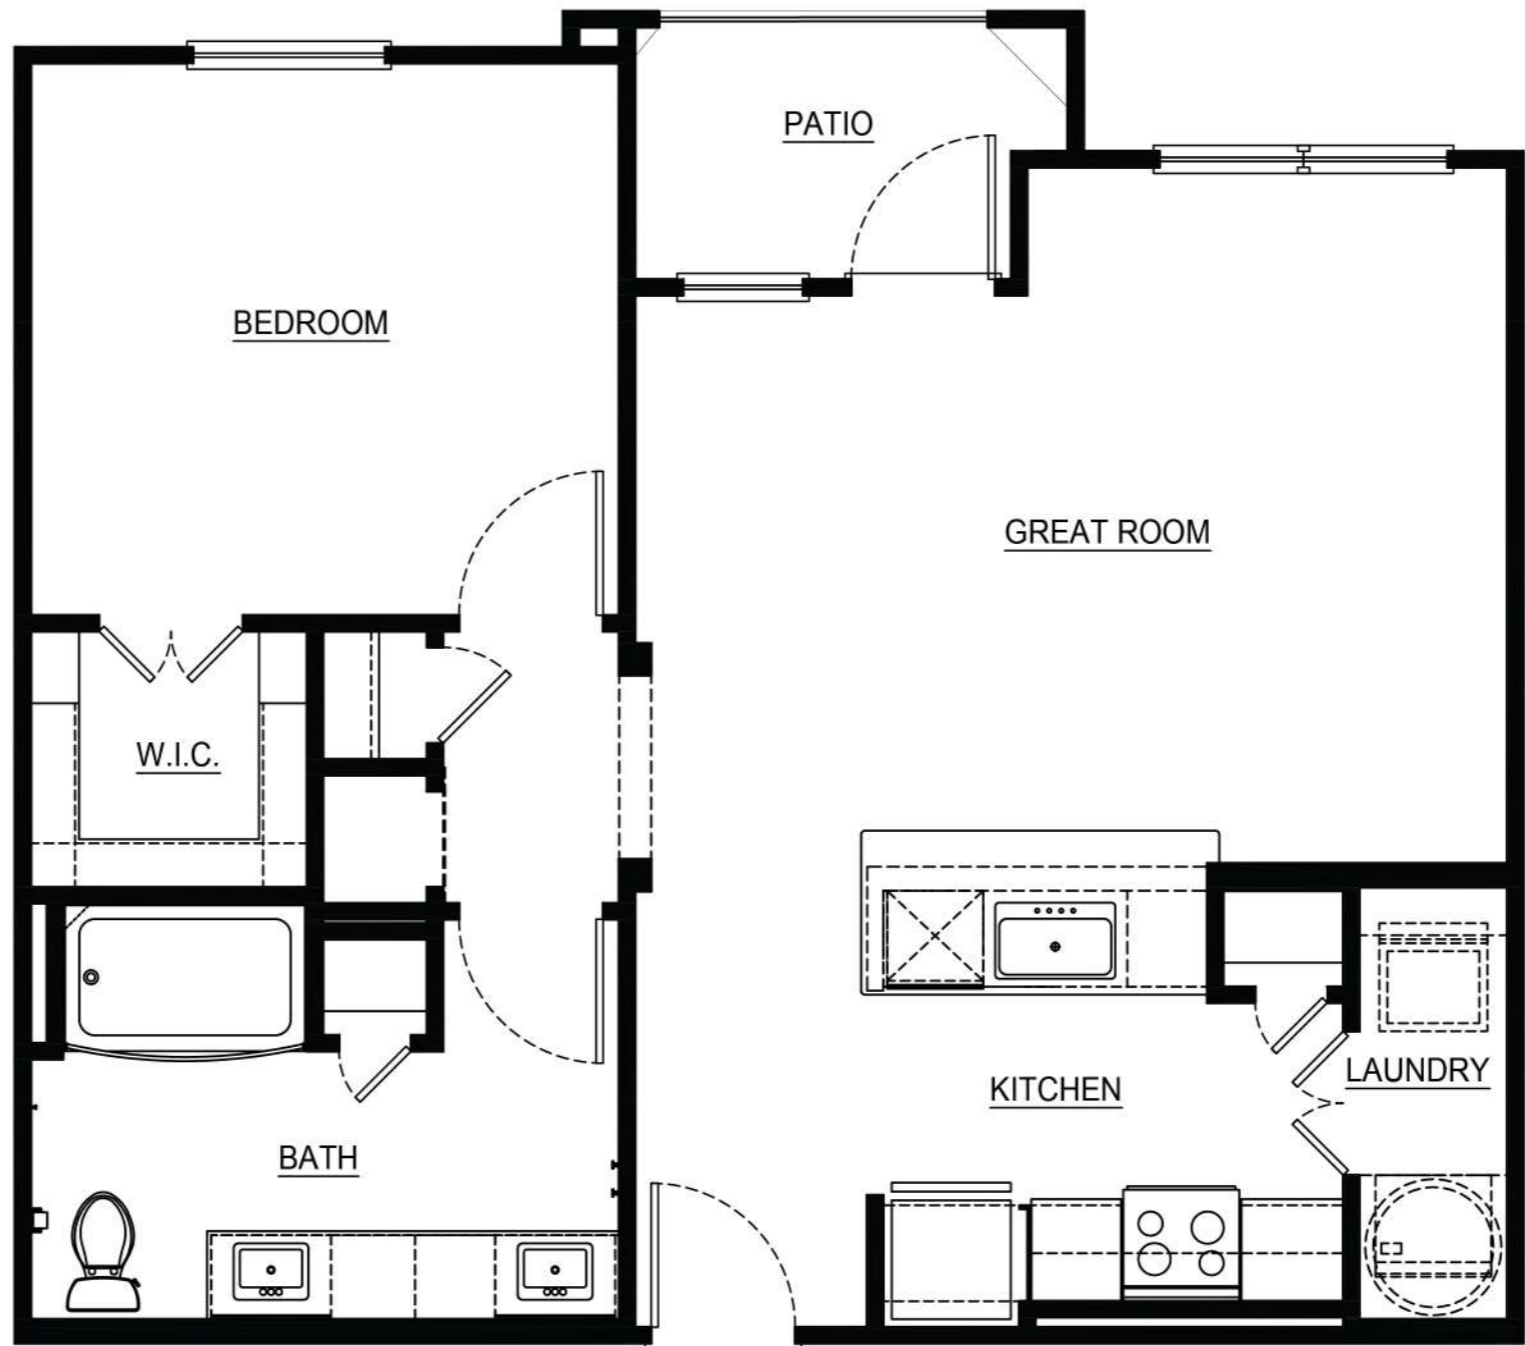

PYLAND RANCH

AT LA CIMA

E1 UNIT - ONE BEDROOM / ONE BATH - 600 SQ.FT.

SCALE: 1/4" = 1'-0"

CRAFTED FOR LUXURY

PYLAND RANCH

AT LA CIMA

A1 - ONE BEDROOM / ONE BATH - 675 SQ. FT.

SCALE: 1/4" = 1'-0"

CRAFTED FOR LUXURY

PYLAND RANCH

AT LA CIMA

**A2 - ONE BEDROOM / ONE BATH - 677 SQ. FT.**

SCALE: 1/4" = 1'-0"

CRAFTED FOR LUXURY

**PYLAND RANCH**

AT LA CIMA

**A3 - ONE BEDROOM / ONE BATH - 788 SQ. FT.**

SCALE: 1/4" = 1'-0"

CRAFTED FOR LUXURY

**PYLAND RANCH**

AT LA CIMA

**A4 - ONE BEDROOM / ONE BATH - 813 SQ. FT.**

SCALE: 1/4" = 1'-0"

CRAFTED FOR LUXURY

**PYLAND RANCH**

AT LA CIMA

**A5 - ONE BEDROOM / ONE BATH - 862 SQ. FT.**

SCALE: 1/4" = 1'-0"

CRAFTED  
FOR  
LUXURY

**PYLAND RANCH**

TEX  USA  
AT LA CIMA