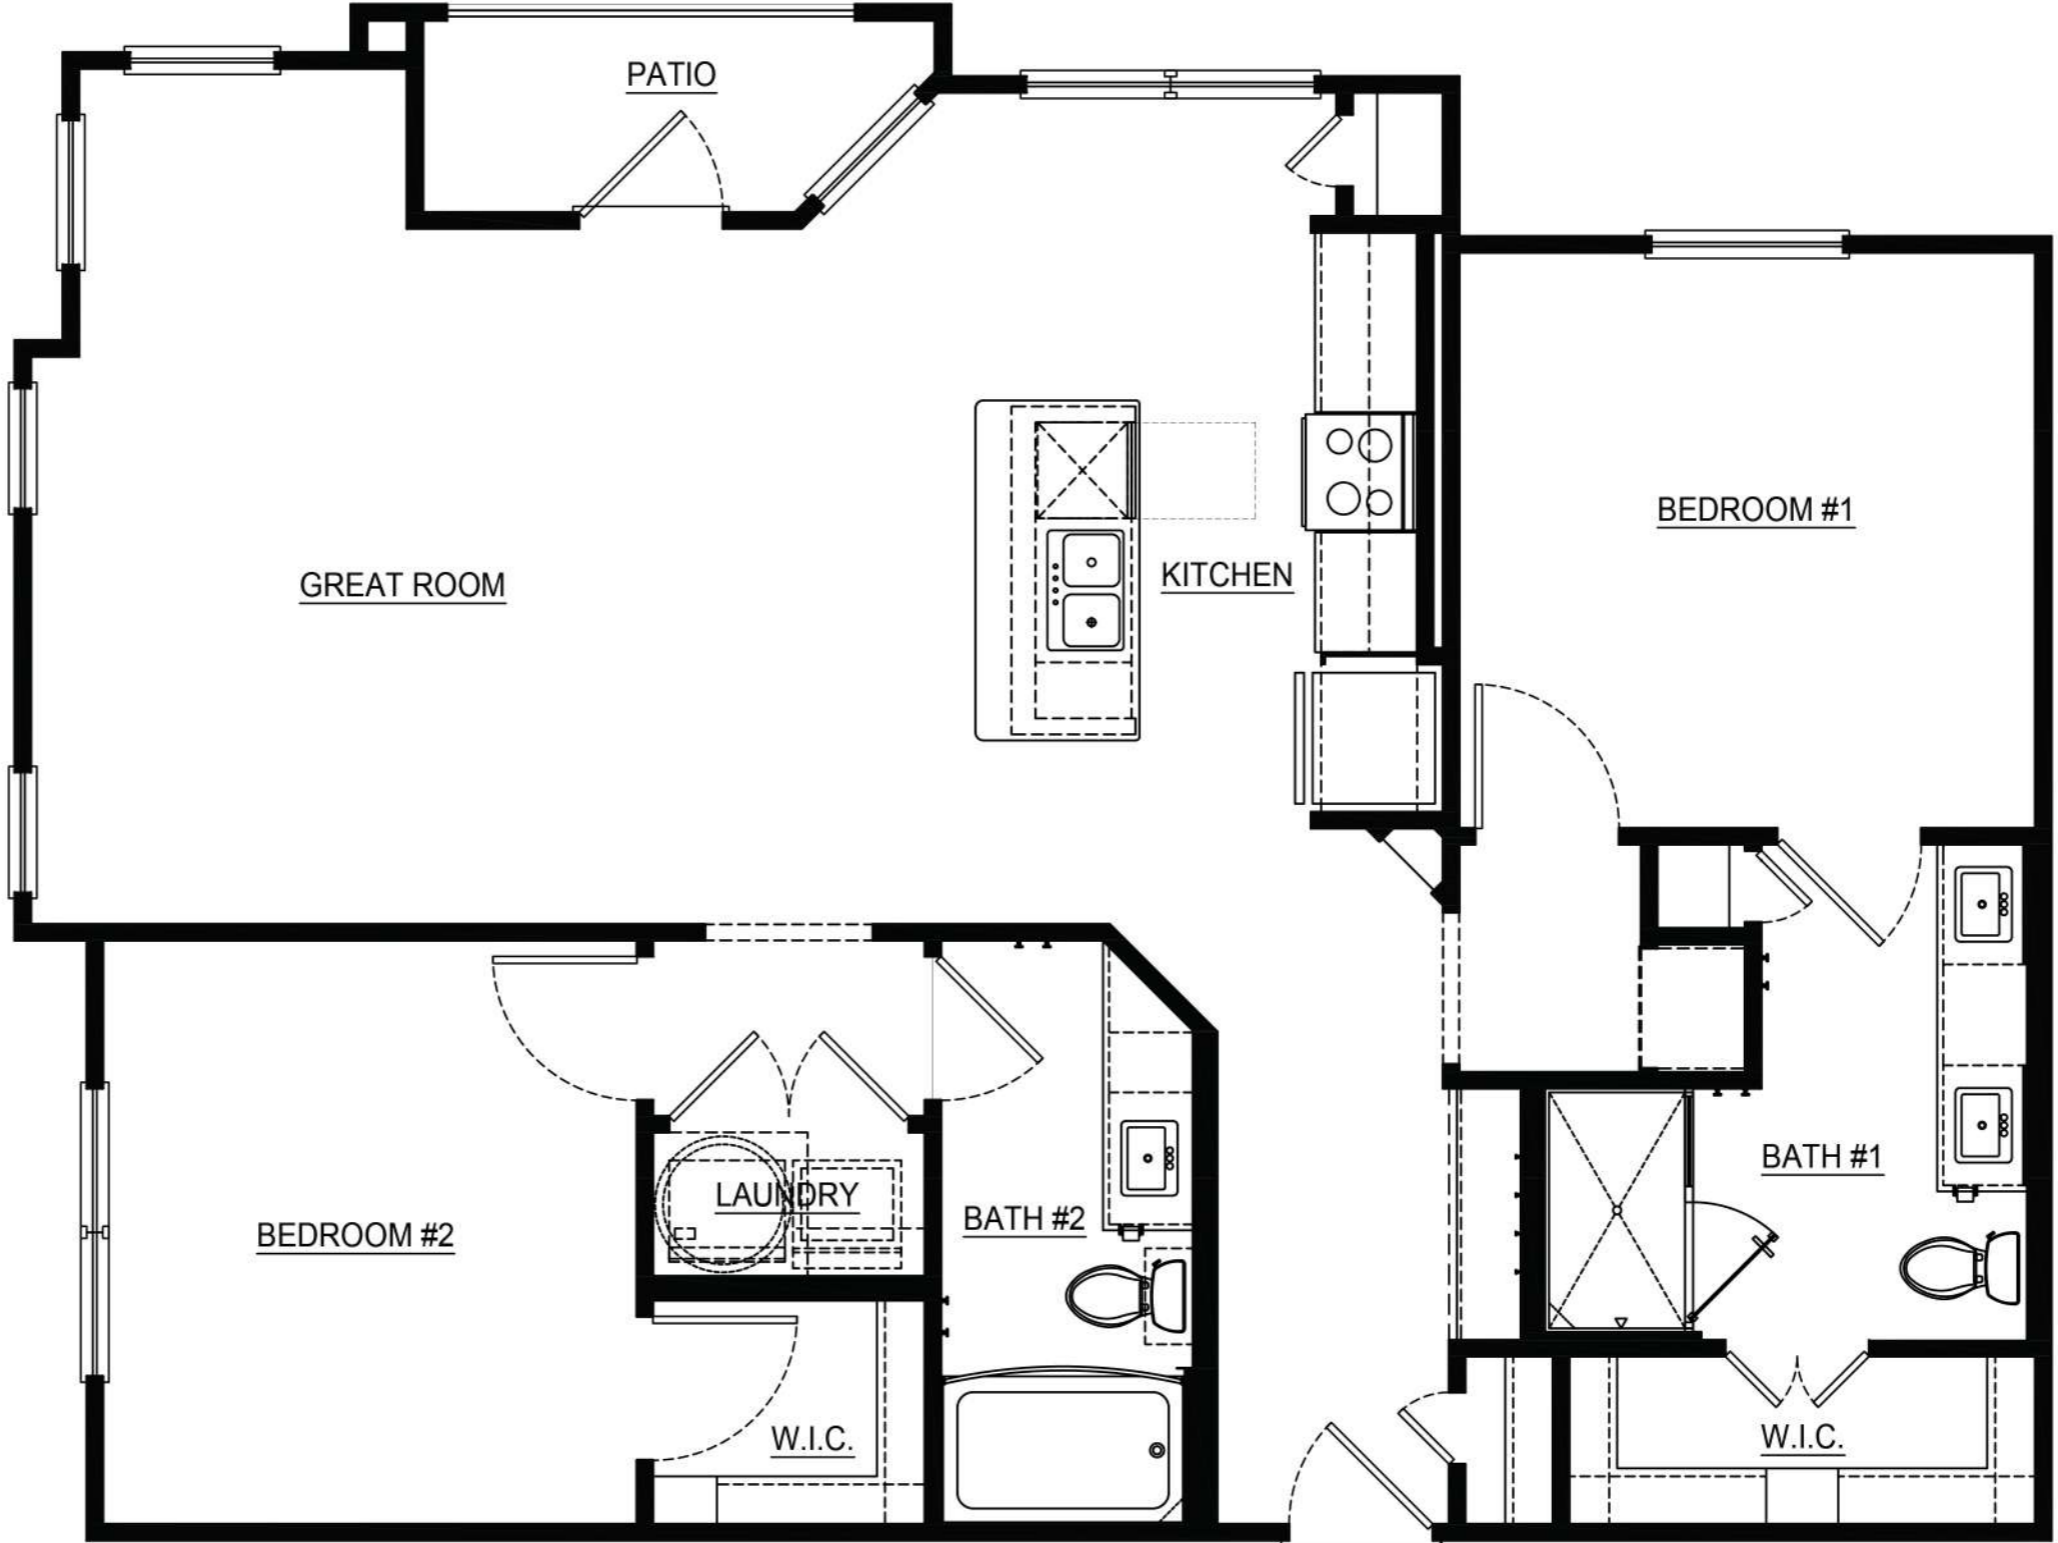

B2 UNIT - TWO BEDROOM / TWO BATH - 1,206 SQ. FT.

SCALE: 1/4" = 1'-0"