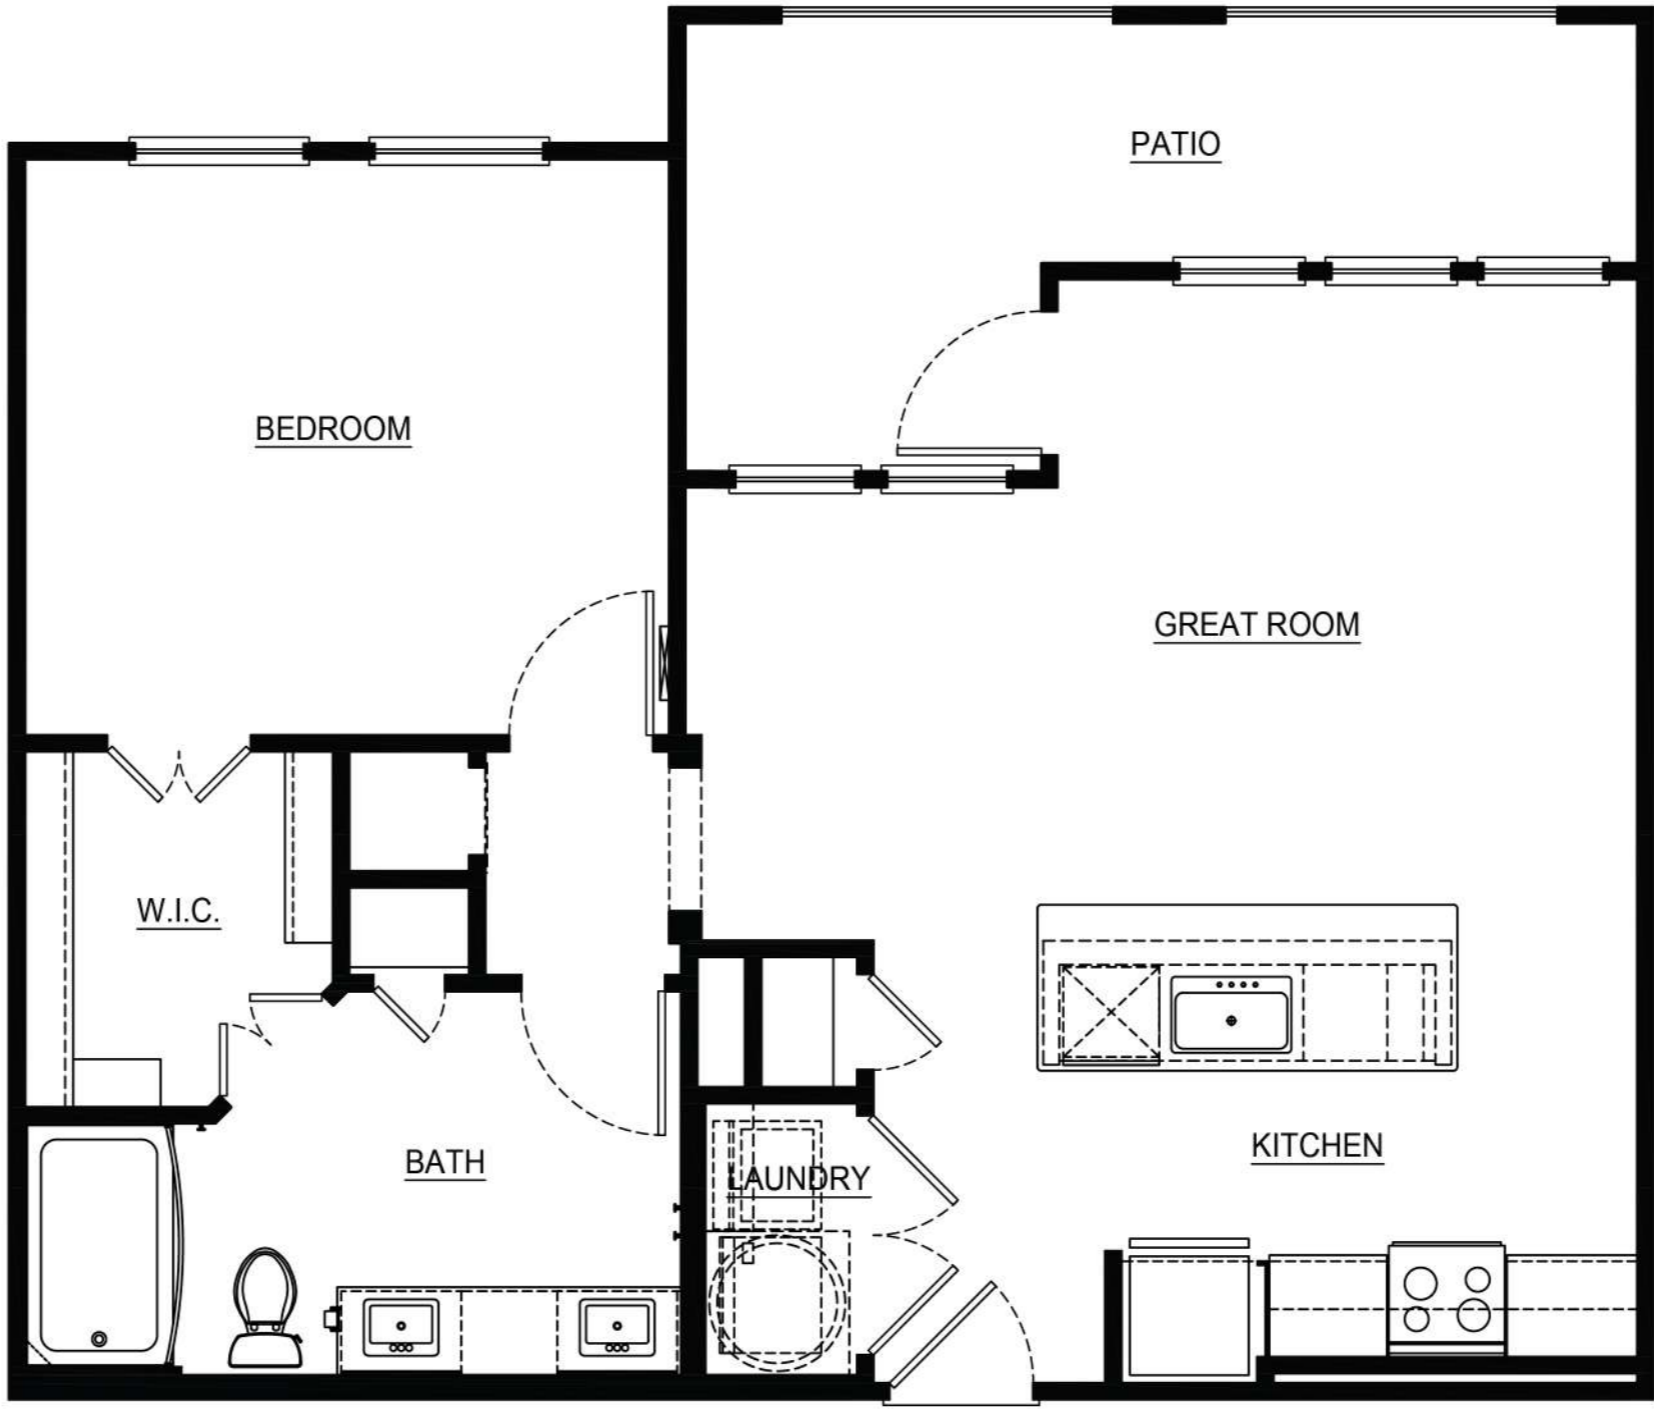

PYLAND RANCH

AT LA CIMA

E1 UNIT - ONE BEDROOM / ONE BATH - 600 SQ.FT.

SCALE: 1/4" = 1'-0"

CRAFTED FOR LUXURY

PYLAND RANCH

AT LA CIMA

A1 - ONE BEDROOM / ONE BATH - 675 SQ. FT.

SCALE: 1/4" = 1'-0"

CRAFTED FOR LUXURY

PYLAND RANCH

AT LA CIMA

**A2 - ONE BEDROOM / ONE BATH - 677 SQ. FT.**

SCALE: 1/4" = 1'-0"

CRAFTED FOR LUXURY

**PYLAND RANCH**

AT LA CIMA

**A3 - ONE BEDROOM / ONE BATH - 788 SQ. FT.**

SCALE: 1/4" = 1'-0"

CRAFTED FOR LUXURY

**PYLAND RANCH**

AT LA CIMA

**A4 - ONE BEDROOM / ONE BATH - 813 SQ. FT.**

SCALE: 1/4" = 1'-0"

CRAFTED FOR LUXURY

**PYLAND RANCH**

AT LA CIMA

**A5 - ONE BEDROOM / ONE BATH - 862 SQ. FT.**

SCALE: 1/4" = 1'-0"

CRAFTED  
FOR  
LUXURY

**PYLAND RANCH**

TEX  USA  
AT LA CIMA