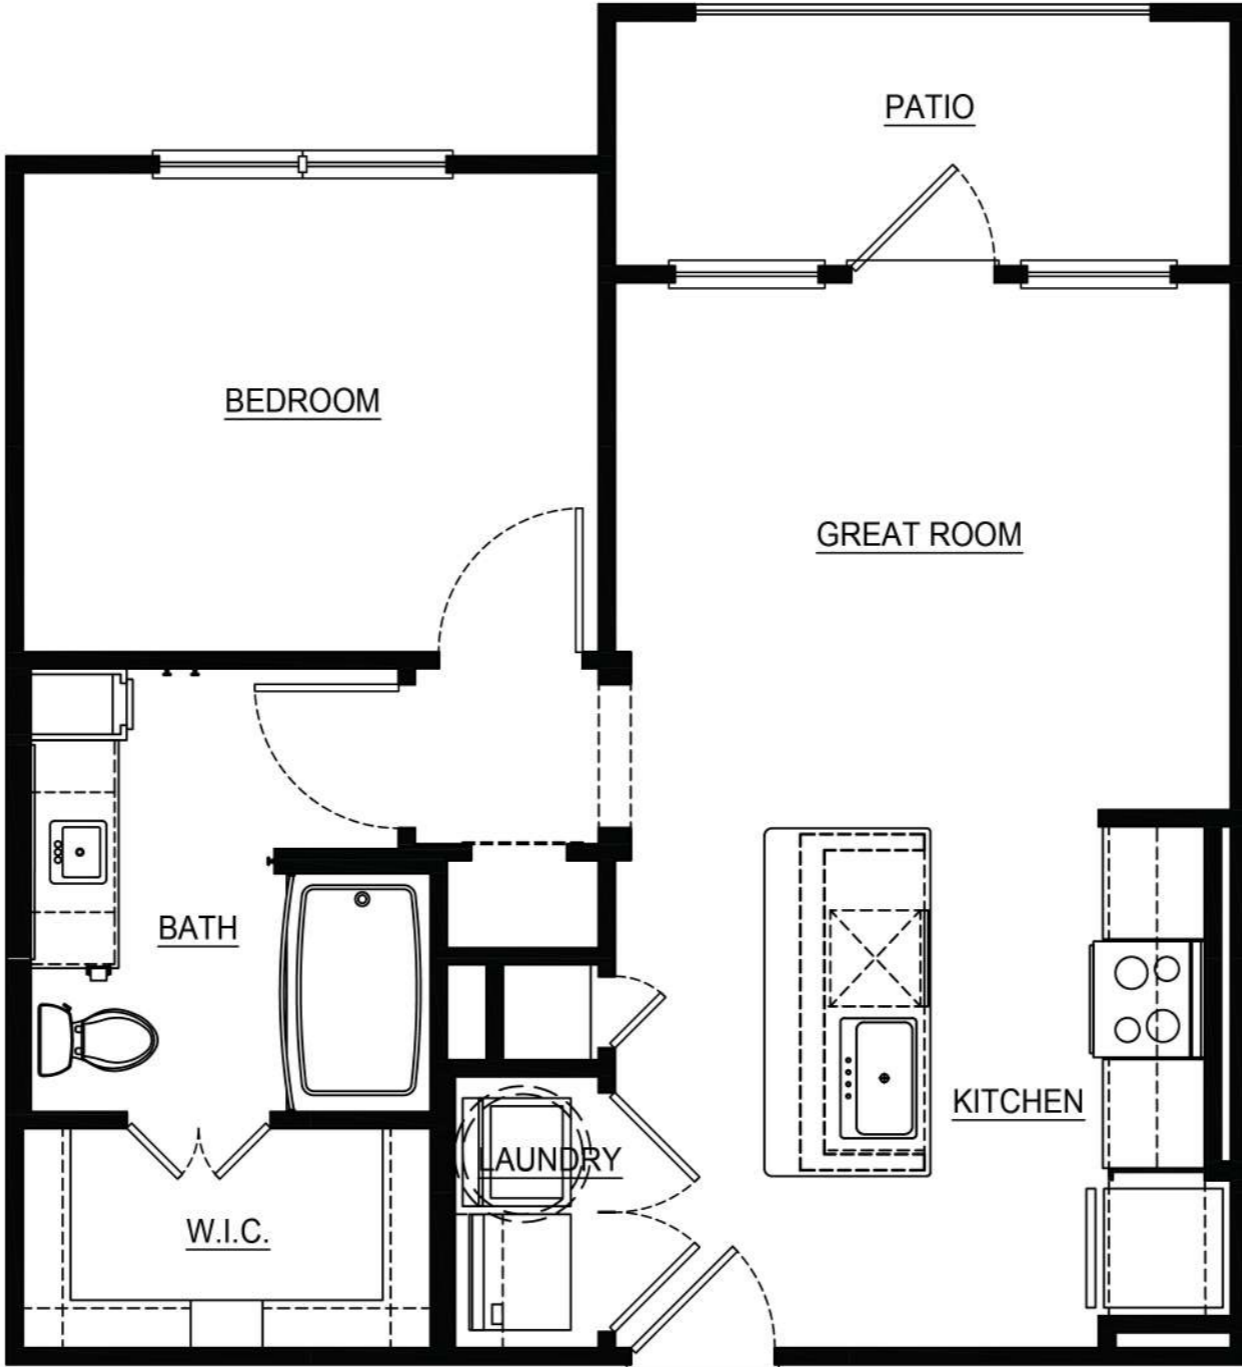

PYLAND RANCH

AT LA CIMA

E1 UNIT - ONE BEDROOM / ONE BATH - 600 SQ.FT.

SCALE: 1/4" = 1'-0"

CRAFTED FOR LUXURY

PYLAND RANCH

AT LA CIMA

A1 - ONE BEDROOM / ONE BATH - 675 SQ. FT.

SCALE: 1/4" = 1'-0"

CRAFTED FOR LUXURY

PYLAND RANCH

AT LA CIMA

**A2 - ONE BEDROOM / ONE BATH - 677 SQ. FT.**

SCALE: 1/4" = 1'-0"

CRAFTED FOR LUXURY

**PYLAND RANCH**

AT LA CIMA

**A3 - ONE BEDROOM / ONE BATH - 788 SQ. FT.**

SCALE: 1/4" = 1'-0"

CRAFTED FOR LUXURY

**PYLAND RANCH**

AT LA CIMA

**A4 - ONE BEDROOM / ONE BATH - 813 SQ. FT.**

SCALE: 1/4" = 1'-0"

SCALE: 1/4" = 1'-0"