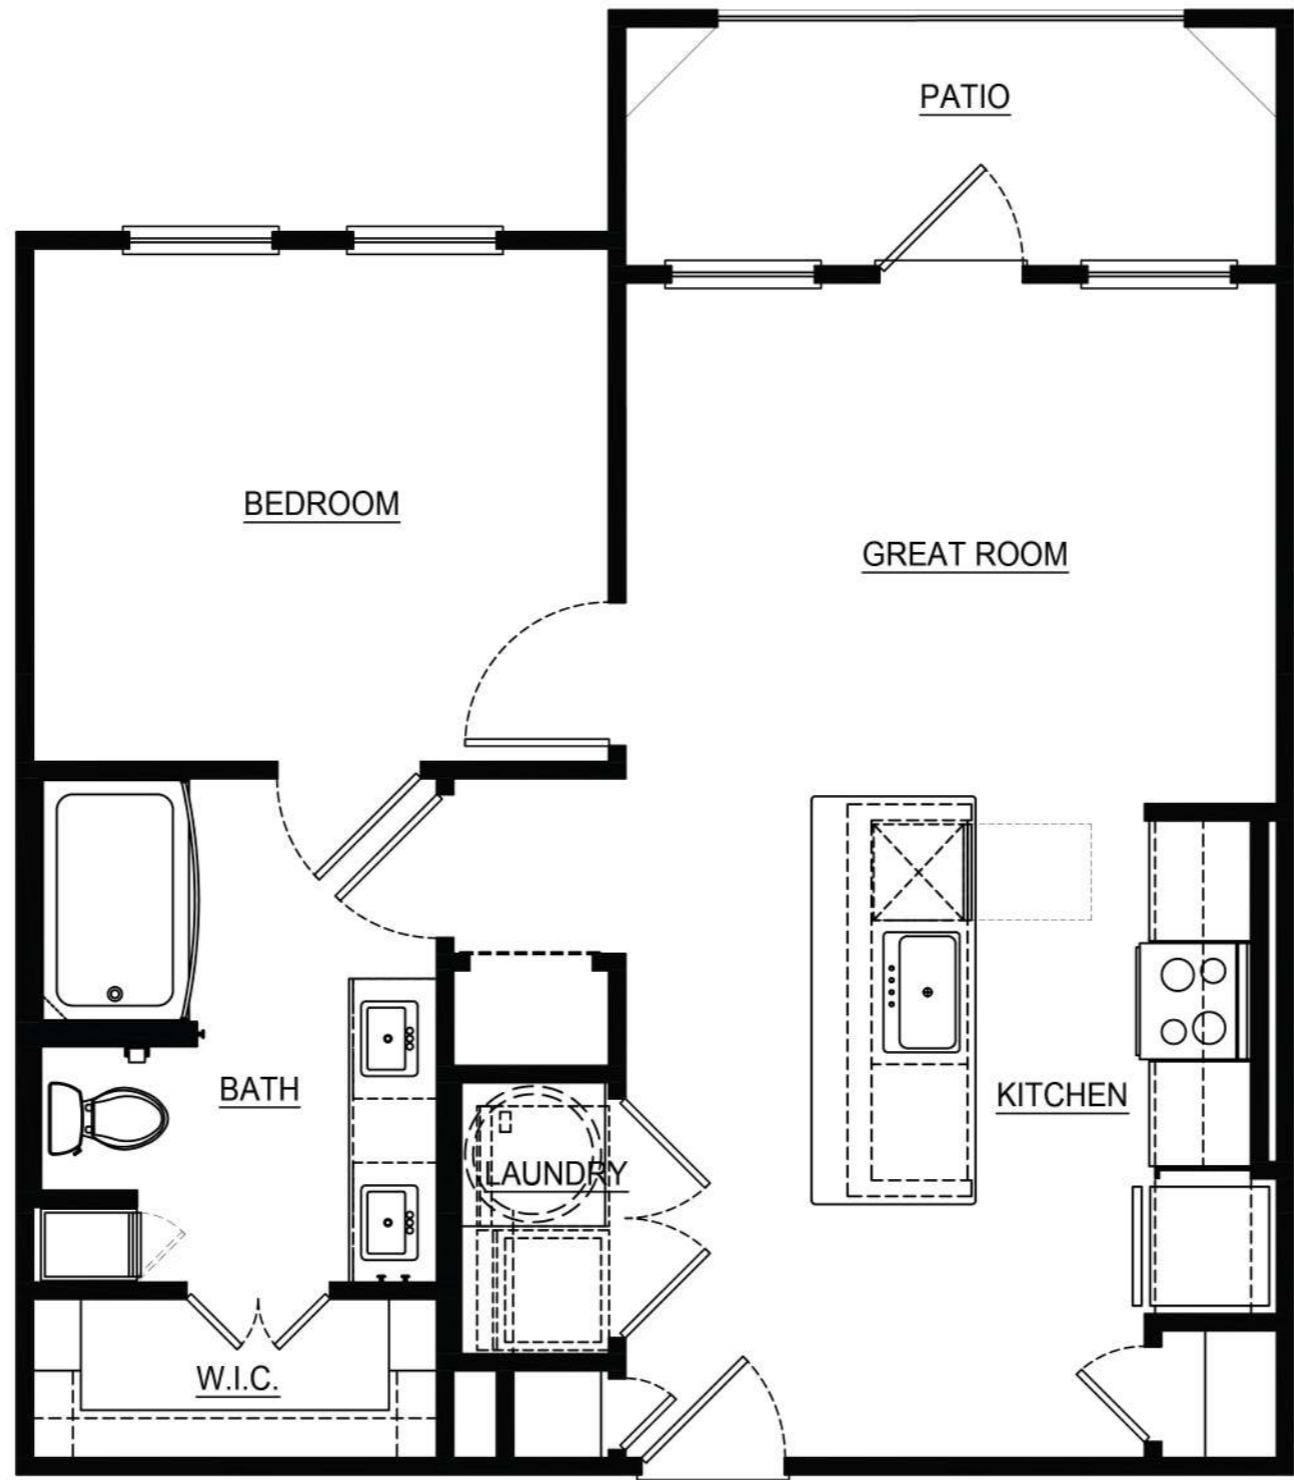

PYLAND RANCH

AT LA CIMA

E1 UNIT - ONE BEDROOM / ONE BATH - 600 SQ.FT.

SCALE: 1/4" = 1'-0"

CRAFTED FOR LUXURY

PYLAND RANCH

AT LA CIMA

A1 - ONE BEDROOM / ONE BATH - 675 SQ. FT.

SCALE: 1/4" = 1'-0"

CRAFTED FOR LUXURY

PYLAND RANCH

AT LA CIMA

**A2 - ONE BEDROOM / ONE BATH - 677 SQ. FT.**

SCALE: 1/4" = 1'-0"

CRAFTED FOR LUXURY

**PYLAND RANCH**

AT LA CIMA

**A3 - ONE BEDROOM / ONE BATH - 788 SQ. FT.**

SCALE: 1/4" = 1'-0"

CRAFTED FOR LUXURY

**PYLAND RANCH**

AT LA CIMA

**A4 - ONE BEDROOM / ONE BATH - 813 SQ. FT.**

SCALE: 1/4" = 1'-0"

SCALE: 1/4" = 1'-0"